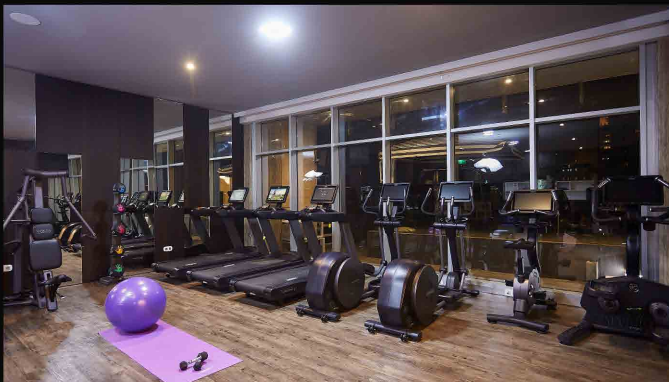

Accommodation

All luxury suites are exquisitely furnished with king-sized beds, fully equipped kitchens, dining and living areas, and balconies with a view.

Club Studio Suite

56.2 square meters

Presidential Club Studio Suite

129 square meters

Three Bedroom Penthouse

215 square meters

Guest Amenities

- Separate Dining & Living room
- Kitchenette
- Coffee & Tea Facilities
- Smart TV
- In Room safe
- Butler Services
- Walk-in Shower
- Iron & Ironing board
- Bathrobe & Slippers
- Complimentary secure parking

Health & Fitness

Fitness Centre, Spa

Recreation

Private Swimming Pool

Services & Facilities

- Airport Shuttle
- Breakfast Buffet from 06h30 - 10h30
- Private Chef on request
- Concierge Desk
- Restaurant - offering continental cuisine
- Oxford Bar - serving alcoholic and non-alcoholic beverages
- Private Sky Garden
- Coffee Shop
- In-Room Dining
- Spa with Sauna, Jacuzzi & Steam room
- Visa-on-arrival Services